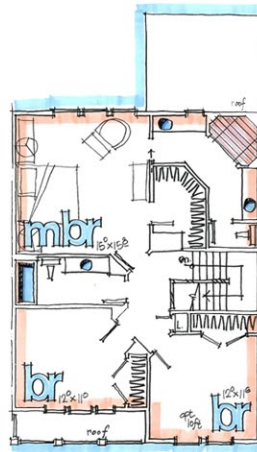

Devereaux & Associates, P.C.

ARCHITECTS AND PLANNERS

SMALL LOTS

/ BIG IDEAS

Unit C - Classic

B

28' den 2/26
2/10/16

FIRST TIME BUYERS AND TOWNHOUSE MOVE-UPS ARE OUT THERE! BUT, WE NEED TO HELP MOTIVATE THE MOVE WITH: SINGLE FAMILY -NOT ATTACHED, HOMES WITH YARDS BUT LITTLE MAINTENANCE, A GARAGE, OPEN OR CLOSED PLAN VARIETIES, AND INDIVIDUALITY IN ELEVATION LOOK.

ALL THIS HELPS TO "PULL" OUR BUYER OUT OF THAT RENTAL OR TOWNHOUSE!

Unit D - Colonial

Unit E - Modern

Unit F - Modern

Design File
March 2016