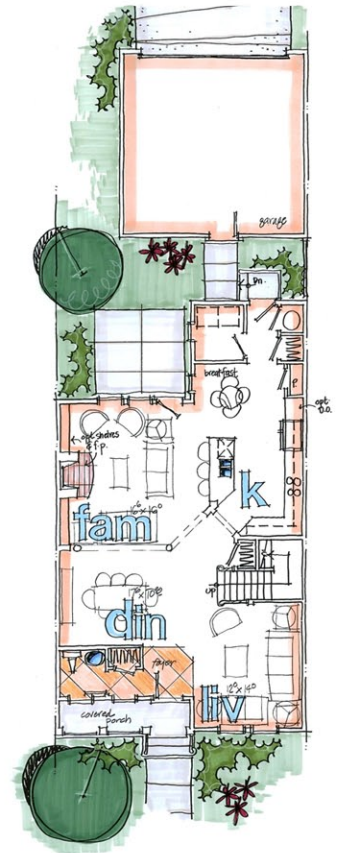

Devereaux & Associates, P.C.

ARCHITECTS AND PLANNERS

SMALL LOTS

/ BIG IDEAS

Unit C - Classic

B

28' den 2/26
2/10/16

FIRST TIME BUYERS AND TOWNHOUSE MOVE-UPS ARE OUT THERE! BUT, WE NEED TO HELP MOTIVATE THE MOVE WITH: SINGLE FAMILY -NOT ATTACHED, HOMES WITH YARDS BUT LITTLE MAINTENANCE, A GARAGE, OPEN OR CLOSED PLAN VARIETIES, AND INDIVIDUALITY IN ELEVATION LOOK.

ALL THIS HELPS TO "PULL" OUR BUYER OUT OF THAT RENTAL OR TOWNHOUSE!

Unit D - Colonial

Unit E - Modern

Unit F - Modern

Design File
March 2016